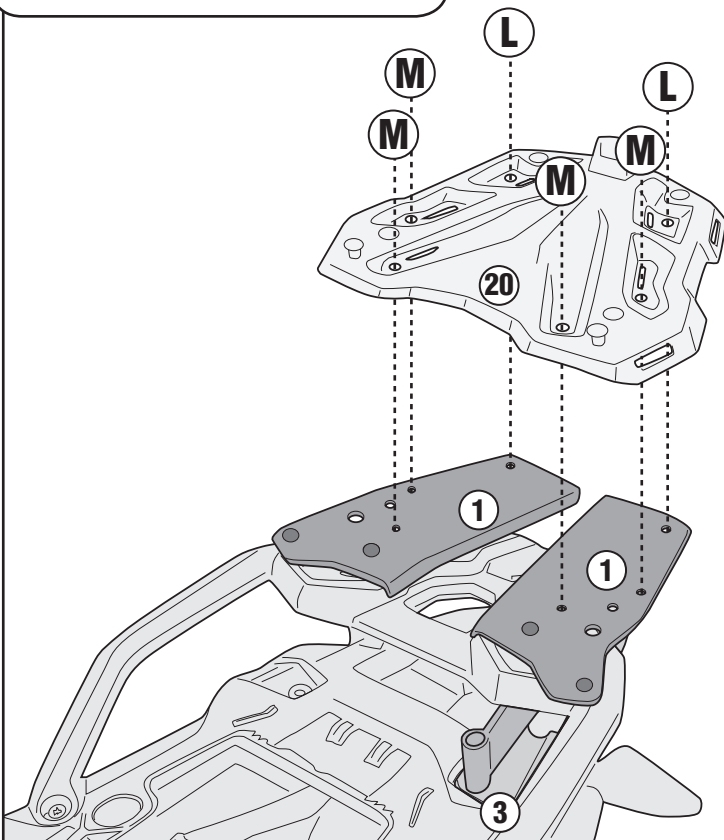

SR5129 - KR5129

PORTAPACCO SPECIFICO - SPECIFIC HOLDER - PORTE-PAQUET SPÉCIFIQUE - SPEZIFISCHER TRÄGER - PORTA-EQUIPAJE ESPECÍFICO - TRANSPORTADOR ESPECÍFICO

BMW F750GS (2018/2019) / BMW F850GS (2018/2019)

TIGHTENING TORQUE 10Nm

M9 PLATE