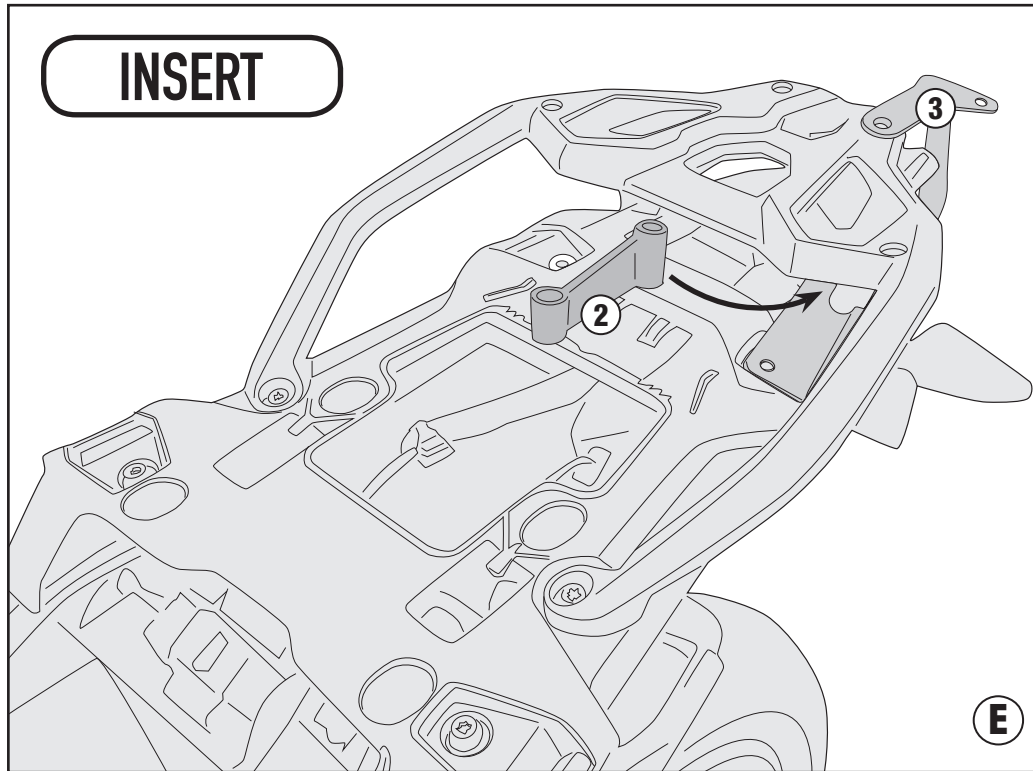

SR5129 - KR5129

PORTAPACCO SPECIFICO - SPECIFIC HOLDER - PORTE-PAQUET SPÉCIFIQUE - SPEZIFISCHER TRÄGER - PORTA-EQUIPAJE ESPECÍFICO - TRANSPORTADOR ESPECÍFICO

BMW F750GS (2018/2019) / BMW F850GS (2018/2019)