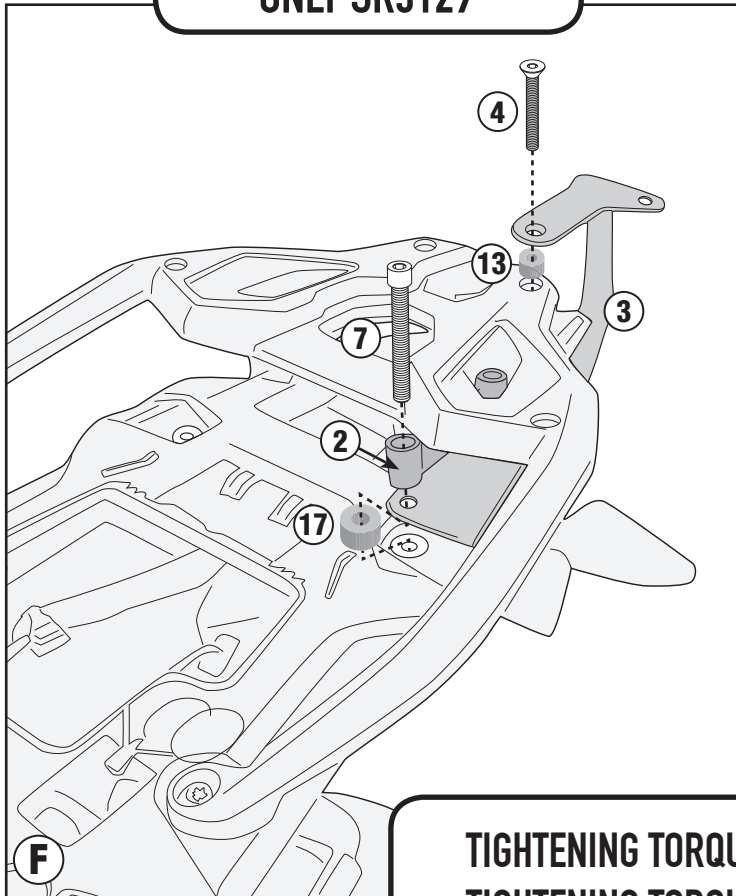

ONLY SR5129